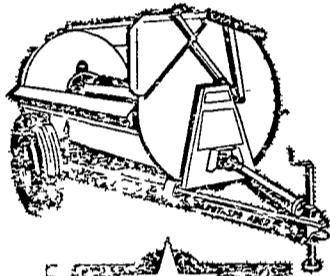

Evening — 7:30 P.M. Program of pictures, information and refreshments. Door Prizes.

See The Latest Allis Chalmers Farm Equip.

SPREADS BETTER ... 7-WAYS

STARLINE ROTASPREADER

Only Starline Rotaspreader gives you so many spreading advantages. ☆ Spreads any manure from liquids to frozen solids. ☆ Smashing chain-flails pulverize material. ☆ Simple construction reduces maintenance. ☆ "Seal-of-Quality" galvanized steel body lasts years longer. ☆ Bolted construction permits right- or left-hand assembly. ☆ Water-tight body saves valuable liquids. ☆ Separate chassis hauls heaviest loads. Check with us soon for all the facts.