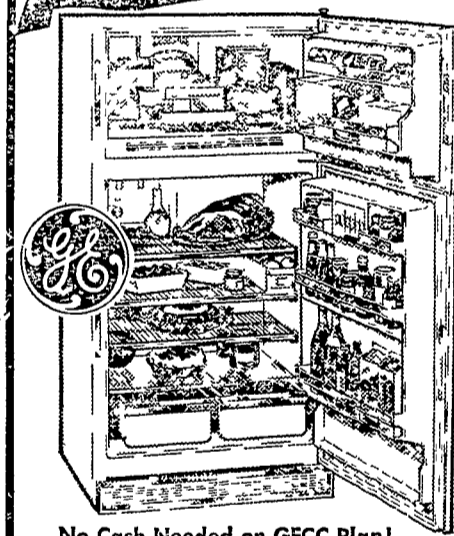

GENERAL ELECTRIC'S SURPLUS INVENTORY REDUCTIONS

Need a G-E Washer, Refrigerator, Color TV? Whatever your need you'll find it here—at a surprising Inventory Reduction Price!

BIG CAPACITY 14.7 CU. FT. REFRIGERATOR-FREEZER! BIG NO-DEFROSTING LUXURY!

You never defrost refrigerator, or huge, 147-lb., zero degree freezer! Exclusive G-E "Mobile Cold" creates uniform coldness throughout. 4 shelves, including slideout. Ice compartment for extra-fast freezing! Twin porcelain enamel vegetable bins. And it's only 30 1/2 inches wide! TBFI5SA