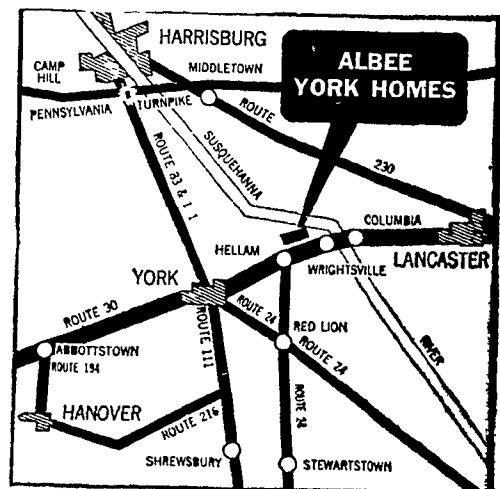

**\$8,636.**

**PLAN NOW TO SEE ALBEE  
THIS SUNDAY 1 TO 9 P.M.**

**Take Home Your FREE Copies Right Away!**

**ALBEE'S  
DESIGN  
A-ROOM  
KIT**

**ALBEE'S NEW 40 PAGE  
DESIGN CATALOG**

**BOTH FREE WHEN YOU SEE THE  
ALBEE SAMPLE HOME NEAR YOU**

**SEE ALBEE '64**

**ALBEE YORK HOMES**

**Rt. 30, Lincoln Highway East**

**Hellam, Pa.**

**Phone: 255-7611**

Sample Homes open Sunday 1-9, Saturday 9-6, Daily 9-9.  
If you can't come in person, clip and mail this coupon now.