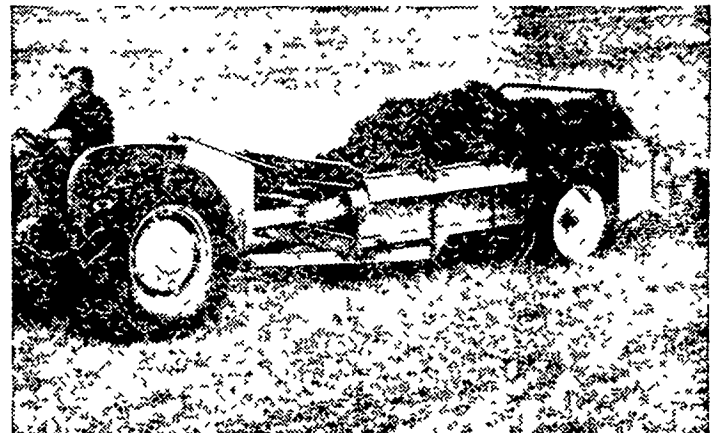

FLORIN FARMS

H & N LEGHORNS
Day-Old Pullet Chicks
and Started Pullets

(10 to 20 weeks)

1,000 to 15,000 20-week-old H & N Nick Chick pullets ready for delivery March first week. Dubbed, debeaked, all vaccinations. Delivery service.

Order today. Write or call by telephone — 653-9891.

FLORIN FARMS, INC.

Mount Joy, Pa.

R.F.D. #1

New 140-bushel spreader

STRENGTH and QUALITY

where it counts in a Big Spreader

Look under the box — see how knee braces under compression hold box tight at the top. Notice the full-width, heavy-duty axle.