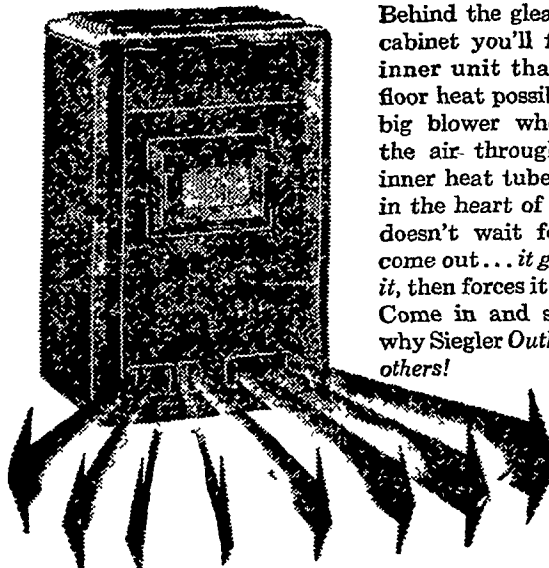

Behind the gleaming, porcelain
cabinet you'll find a patented
inner unit that makes super
floor heat possible. Look at the
big blower wheel that drives
the air through a battery of
inner heat tubes that set right
in the heart of the fire! Sieglar
doesn't wait for the heat to
come out... it goes right in after
it, then forces it over your floor!
Come in and see for yourself
why Sieglar Outheats-Outlasts all
others!

ONLY SIEGLER GIVES YOU MORE AND
HOTTER HEAT OVER YOUR FLOORS

We have the answer
to your
spreading problems

LELY PRECISION
FERTILIZER
DISTRIBUTOR
AND SEEDER

Now available in 3 models - Tow type
ground driven as illustrated, 3-point hitch
and Tow type, P.T.O. driven. Hopper
capacity up to 1000 pounds. Do your own
"Bulk-Spreading" now and have these
plus features too!

Most of the above
equipment on
display at the
Lampeter and
Manheim Fairs.

L. H. BRUBAKER

350 Strasburg Pike - Lancaster
R. D. 3, Lititz
Phone Lancaster 397-5179

Strasburg 687-6002 — Lititz 626-7766