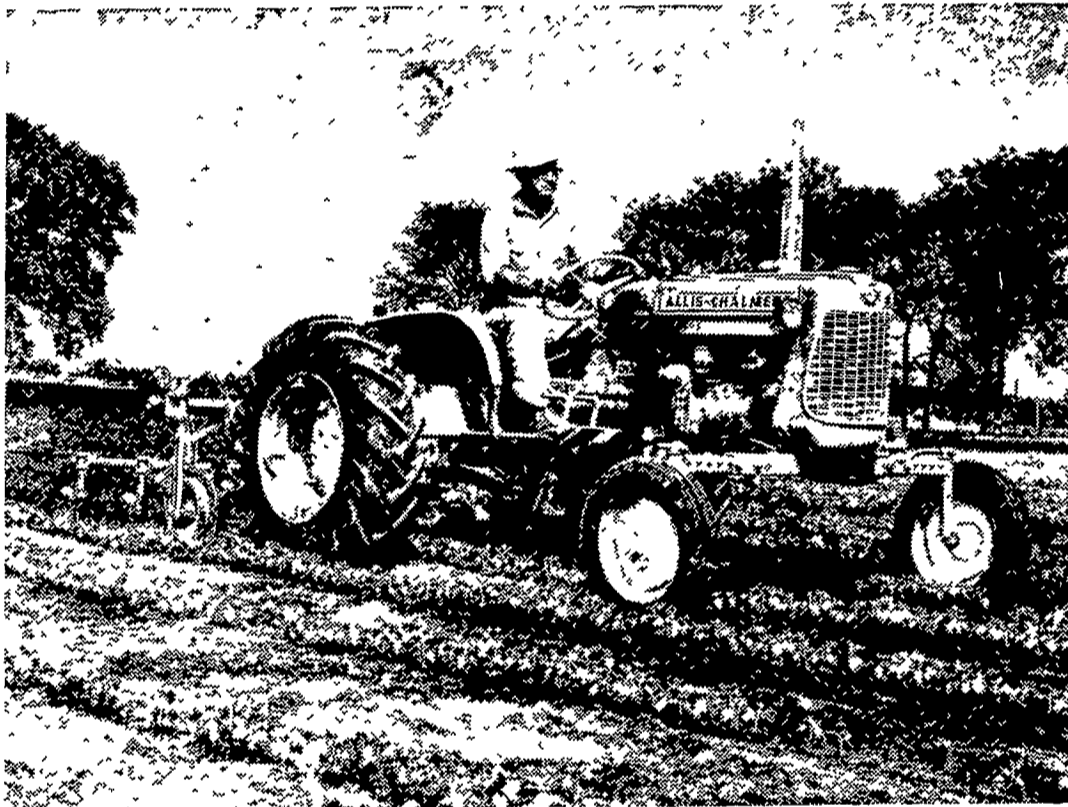

John J. Hess
Kinzers - Vintage

The new D-12

the most complete tractor in the two-row class

NEW 33-hp high-torque, 1620-rpm POWER-CRATER engine for long life... 4 speeds matched with TRACTION BOOSTER system provide the right speed and power from plowing to transplanting.