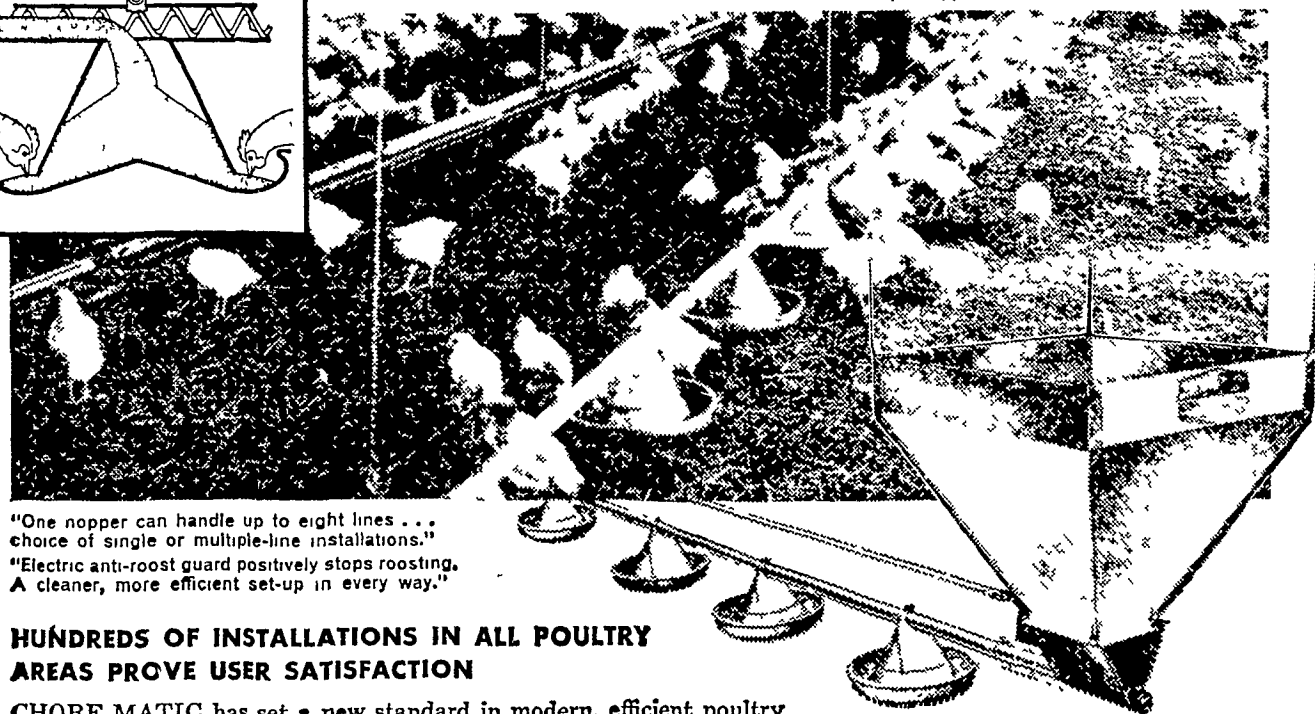

"As Chore-Matic hangs from ceiling it is easily adjusted for birds of all ages."
"Operates efficiently in houses from 30 to 600' long. Straight line installation; no corners, no feed pile-up, no waste."