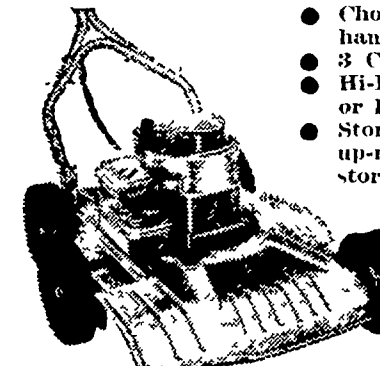

### POWER MOWERS 20" ROTARY

BUDGET TERMS

1962 Special Features:

- Rewind starter
- 3 cutting heights
- Hi-Lo Adjustment . . . raises or lowers handle full 5 inches
- Stor-Mower Handle . . . stands up-right for out-of-the-way storage
- Special Battle Design for more safety

Only 39.88

Serviced and Ready to Mow

### 22" ROTARY

BUDGET TERMS

1962 Special Features:

- Choke-A-Matic Control on handle
- 3 Cutting heights
- Hi-Lo Adjustment . . . raises or lowers handle full 5 inches
- Stor-Mower Handle . . . stands up-right for out-of-the-way storage