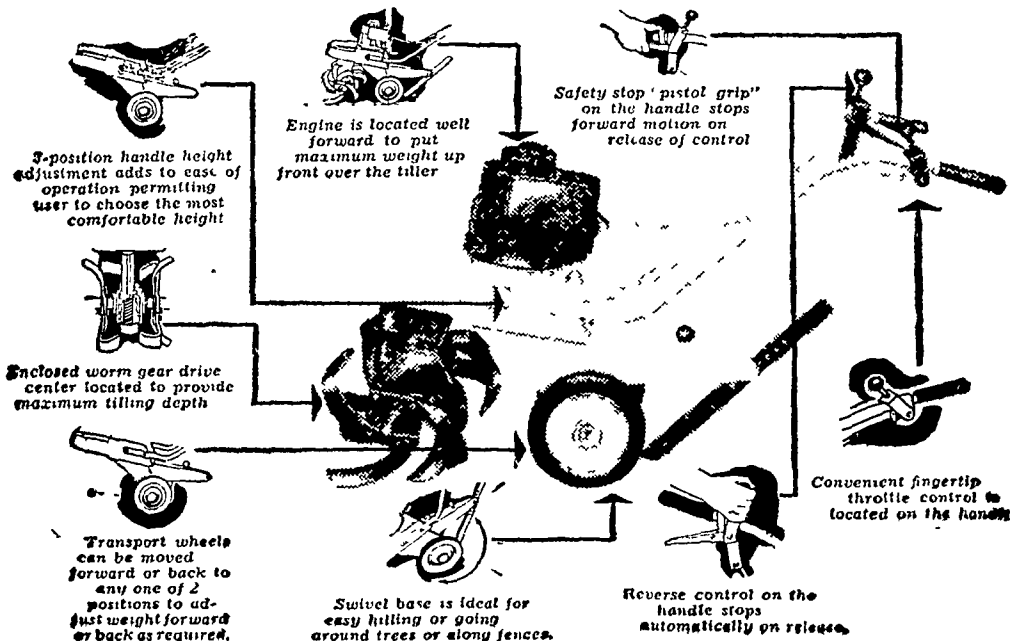

GENETIC GIANT HYBRID CORN—largest ears; deepest kernels; highest yields.

GENETIC GIANT red-seeded HYBRID GRAIN SORGHUM—new and better; produces larger yields.

GENETIC GIANT "Sweet Stalk" FORAGE SORGHUM—best forage crop; more tonnage with high sugar content.

Plant **GENETIC GIANT** for **EXTRA YIELDS BIGGER PROFITS**

FARMERSVILLE EQUIP. CO.

Ephrata, R. D. 2

Ph. EL 4-9221

LOOKING FOR A RUGGED TILLER???

SEE THE NEW **MOTO-MOWER**

MOTO-MOWER'S NEWEST ENGINEERING ACHIEVEMENT — THE WORKHORSE OF ALL TILLERS. ELIMINATES HEAVY DIGGING AND TIRESOME HOEING . . . ONCE OVER DOES THE JOB. EQUIPPED WITH STURDY BOLOTYPE REPLACEABLE TINES, IT BREAKS UP HEAVIEST OF SOILS, DESTROYS WEEDS BETWEEN ROWS FAST AND EASY. THE PERFECT TILLER FOR THE BACK YARD GARDENER, LANDSCAPE GARDENER OR COMMERCIAL GROWER. THERE'S NO STRENUOUS "PULL-BACK." SAFETY REVERSE MAKES IT EASY TO FREE TILLER OF BINDING OBJECTS SUCH AS ROCKS, ETC. ALSO ALLOWS MAXIMUM MANEUVERABILITY AROUND FENCES AND SHRUBS.

EASY TERMS Ask for a Demonstration

Available in 22" and 32" models

LANDIS BROS., INC.

Manheim Pike

Lanc. EX 3-3906

MEYER Saves the Leaves

MEYER Hay Conditioner Model No. 675

Leaves Stay on Stems when SLOW ROLLED

MEYER Conditioning Rolls revolve slower . . . because they are fed by an exclusive, separate pick-up — and do NOT rely on high speed in order to pick up the hay. When high speed rolls are used, hay is grabbed up and forced through . . . leaves are lost. With the MEYER, the hay is lifted and fed through the slower-moving rolls which thoroughly but gently crack the entire stems without crimping and gently press the leaves. The leaves a MEYER saves put more dollars into your pocket, yet MEYER is priced lower.