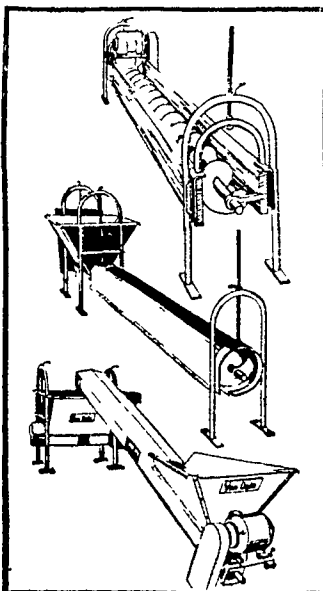

Plus a complete line of bunk feeders to meet your exact needs

Straight-out Auger Feeder

With VanDale units you can custom build the bunk feeding set up to fit your needs. Drive section includes hopper, drive assembly and 10', high capacity 9" auger. Additional auger sections are in 10' units and are easily coupled.

Feed-R-Flo Bunk Feeder

The new, all metal complete feeder. High capacity 9" auger rotates within tube. Gives all-weather protection, even feed distribution, and lower operating cost.

Conveyor Trough

An important link in automatic feeding. Positioned below silo chute, the VanDale conveyor trough carries the silage to the bunk feeder. Primary section includes hopper, drive assembly, and 10', 9" auger. Additional 10' auger sections may be added.

See us for modern automatic feeding equipment

CALEB M. WENGER

R. D. 1 Drumore Center KI 8-2116 Quarryville, Pa.