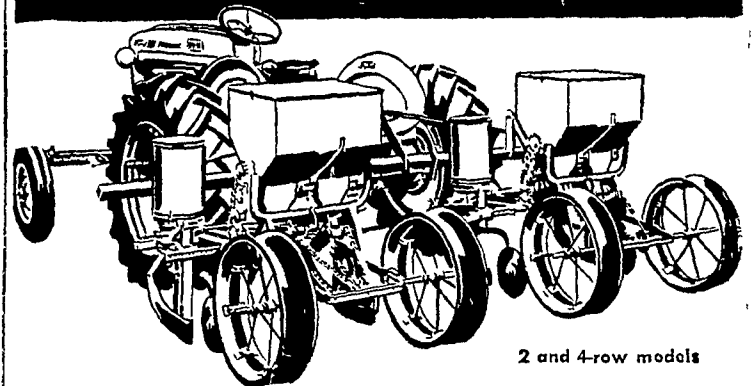

## P. L. ROHRER & BRO., INC.

SMOKETOWN

Phone Lanc EX 7-3539

**NOW — Accurate planting  
at speeds up to 7 mph!**

2 and 4-row models