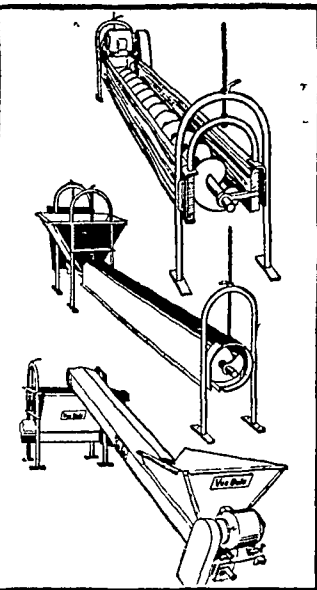

Straight-out Auger Feeder

With VanDale units you can custom build the bunk feeding set-up to fit your needs. Drive section includes hopper, drive assembly and 10', high capacity 9" auger. Additional auger sections are in 10' units and are easily coupled.

Feed-R-Flo Bunk Feeder

The new, all-metal complete feeder. High capacity 9" auger rotates within tube. Gives all-weather protection, even feed distribution, and lower operating cost.

Conveyor Trough

An important link in automatic feeding. Positioned below silo chute, the VanDale conveyor trough carries the silage to the bunk feeder. Primary section includes hopper, drive assembly, and 10', 9" auger. Additional 10' auger sections may be added.

See us for modern automatic feeding equipment

CALEB M. WENGER

R. D. #1 QUARRYVILLE, PA. Drumore Center KI 8-2116

farm commodity groups offer. Association, the Pennsylvania Poultry Federation, Pennsylvania Farm Foods State Horticultural Association, the Pennsylvania Dairymen's Beekeepers' Association, the Pennsylvania Association, the Pennsylvania Co-operative Potato Growers Patronize our advertisement.

Special Nov. and Dec. PRICES ON BALER TWINE

STOP IN AT OUR STORE OR CALL ELgin 4-8001 and save the salesman's commission

A. B. C. GROFF NEW HOLLAND

FARM-PROVEN STARLINE Auger bunk feeder

- Tapered lead-in flighting produces continuous flow of feed between auger sections.
- Shield over auger bearings keeps light material from being thrown out.
- 90° turns and "T" junctions without troublesome universal joints.
- Hinged conveyor sections which can be inclined up or down from 0° to 20°.
- Choice of motors from 1 1/2 to 5 H.P. — protected against mechanical or electrical burnouts.

STARLINE SALES — SERVICE — PARTS
Barn Cleaners — Silo Unloaders — Bunk Feeders

S. H. HIESTAND & CO.

SALUNGA, PA. Ph. TW 8-3

Get "BUCKHORN-free" TIMOTHY for 1962 BY ORDERING NOW

Buckhorn in Timothy looks like a real problem for 1962 seedings. However, Eastern States Farmers' Exchange has contracted for a block of 'buckhorn-free' seed and it may now be ordered on a first-come, first-served basis. Order yours now and protect yourself for what you will need in 1962.

Also At Eastern States

- Pre-inoculated and high germination seed of alfalfa, clovers, and birdsfoot trefoil. Eliminate the messy on-the-farm chore
- Annual Ryegrass with 95% annual types guaranteed.
- Volume discounts . . . ask us how it can help you

Eastern States Farmers' Exchange

LANCASTER SERVICE CENTER QUARRYVILLE SERVICE CENTER

LOCAL REPRESENTATIVES:

ENOS R. BUCKWALTER, Bird-in-Hand	JOHN MARTIN, Bareville
FARMERS FEED & SUPPLY, New Holland	WILSON SCOTT, West Willow
MAURICE GOOD, Gordonville	MARTIN WANNER, Gap
STEPHEN KURTZ, Morgantown