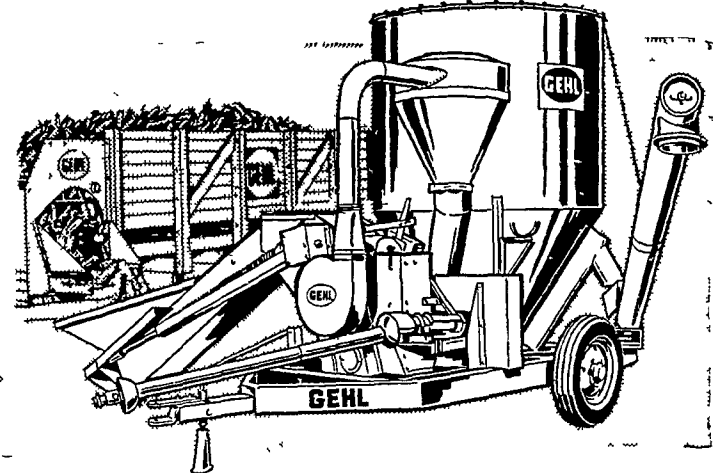

Use it anywhere on your farm. You can grind and mix your feed, and unload it into your feed bunk, bin, or wagon in the time it would take you to get ready for a trip to the mill.

LANDIS BROS., Inc.

MANHEIM PIKE

LANC. EX 3-3906

New Gehl Mix-All

IT GRINDS! IT MIXES!
IT DELIVERS THE FEED!

PORTABLE...PTO-POWERED GEHL MIX-ALL makes 2 tons of feed in minutes...

then takes it to self-feeders, bunks, bins or bags.

Look at this: shovel in ear corn at the crib, pick up grain at the bin or self-unloading wagon, add concentrate or premix automatically. Big payoff — take the finished feed where you want it — bunks, bins, bags or self-feeders. More details at our store—stop in soon.