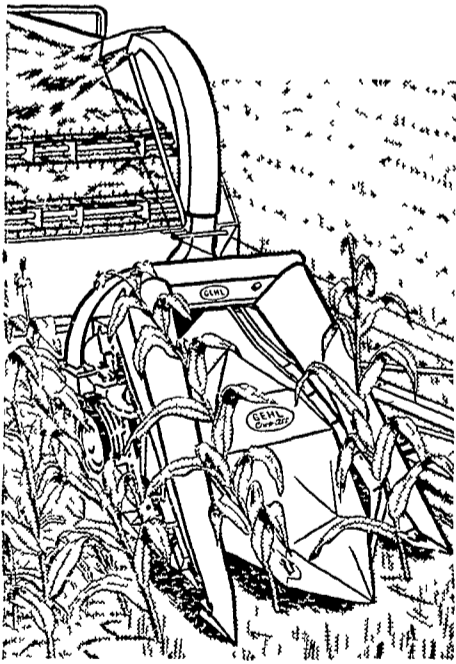

Current Dividend Rate **4%** Per Year

STATE CAPITAL SAVINGS AND LOAN ASSOCIATION

JOHN W. BUTTS

24 E. ORANGE ST. LANCASTER, PA. Phone EX 7-3514

Twelve Foot Stalks Grow Big Tomatoes At Millersville

Tomato stalks 12 feet high with tomatoes 13 to 15 inches in circumference weighing 1½ to 2 pounds are strictly a novelty to most of us, but to Sam Campbell of Millersville these dimensions have become common-

place. Campbell, working with two varieties of staked tomatoes in his back yard, has had stalks over 12 feet tall for the past several years. "The secret of big tomatoes here is TLC (tender

loving care)." Campbell says with pride.

Starting with study plants of the Big Boy and Glamor varieties secured May from the hotbeds Amos Funk, Millersville Truck Farmer, Campbell hand feeds his plants the idea of growing the biggest fruits possible on the tallest plants possible. (Turn to page 11)

2-Row Chop-All

saves field and travel time

Save field time, chop silage faster at peak of feed value with Gehl 2-Row Chop-All! Big capacity chopping with half the field travel. Handles row crops 36 to 42" wide. Safer, too, with Gehl's exclusive Safety Clutch that stops the chain gathering mechanism so you can safely check the machine in the field. Get instant operating control from the tractor seat with Gehl's forward-neutral-reverse lever. Come in and check Gehl's safety features and bigger capacity!