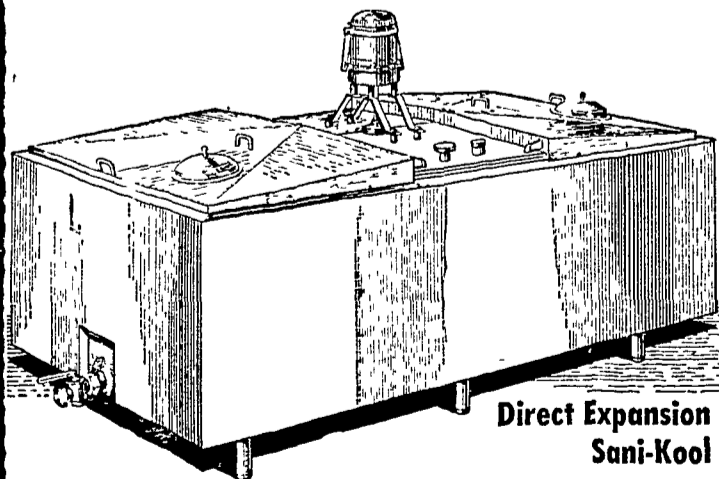

2-Row Chop-All

saves field and travel time

Save field time, chop silage faster at peak of feed value with Gehl 2-Row Chop-All! Big capacity chopping with half the field travel. Handles row crops 36 to 42" wide. Safer, too, with Gehl's exclusive Safety Clutch that stops the chain gathering mechanism so you can safely check the machine in the field. Get instant operating control from the tractor seat with Gehl's forward-neutral-reverse lever. Come in and check Gehl's safety features and bigger capacity!

You can't beat Gehl's lower price

Snavelly's Farm Service

NEW HOLLAND Phone EL 4-2214

WHY

KEYSTONE LEGHORN CHICKS WILL COST YOU LESS

1. Locally Owned and Operated
 2. Breeding Flocks Are All Within Lanc. Co.
 3. We do our Own Breeding Work
 4. No National Advertising
 5. No Long Distant Hauling of Hatching Eggs or Chicks
 6. No Middle Man or Franchise Kick-Backs
- Pa. U S Approved Pullorum-Typhoid Clean

KEYSTONE HATCHERY

Rep. Daniel R. Myer, Ph. Leola OL 6-2243
Hatchery: Ph. Leola OL 6-7851

NEW JAMESWAY® Spiral Jet Cooling System Cools Milk Fast at Low Cost

Direct Expansion Sani-Kool

LOWEST IN HEIGHT . . . HIGHEST IN VALUE