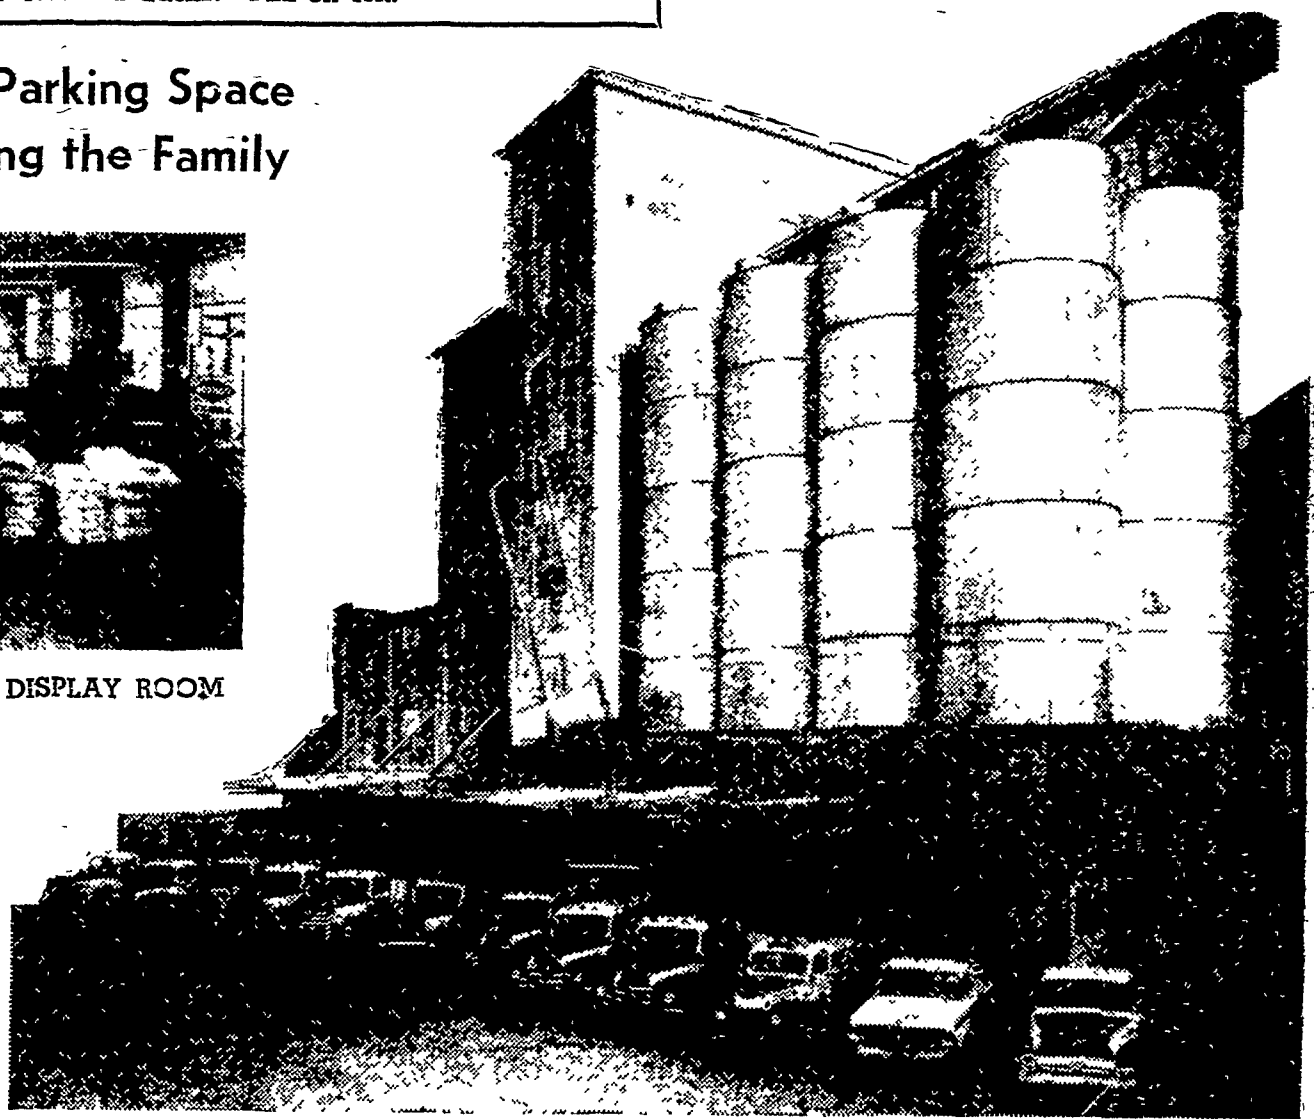

Now, to say "Thank You" to our loyal patrons and friends through the years, we have arranged for an "open house" for inspection of our recently completed

**PUSH-BUTTON MILL**  
and  
**Office Headquarters**  
**SATURDAY - MARCH 14th**  
9:00 A. M. TO 4:00 P. M.

DIRECTIONS: West on Route 30 to end of 2 way traffic, right one block, left on Philadelphia Street. Continue west to West Street, turn right on West Street, cross railroad tracks. Mill on left.

Plenty of Free Parking Space  
Come and Bring the Family

VIEW OF INSIDE OFFICE AND DISPLAY ROOM

MAIN MILL, LINCOLN & WEST STREETS, YORK, PA. — COMPLETED 1958

RED LION MILL — COMPLETED 1957

OLD

NEW