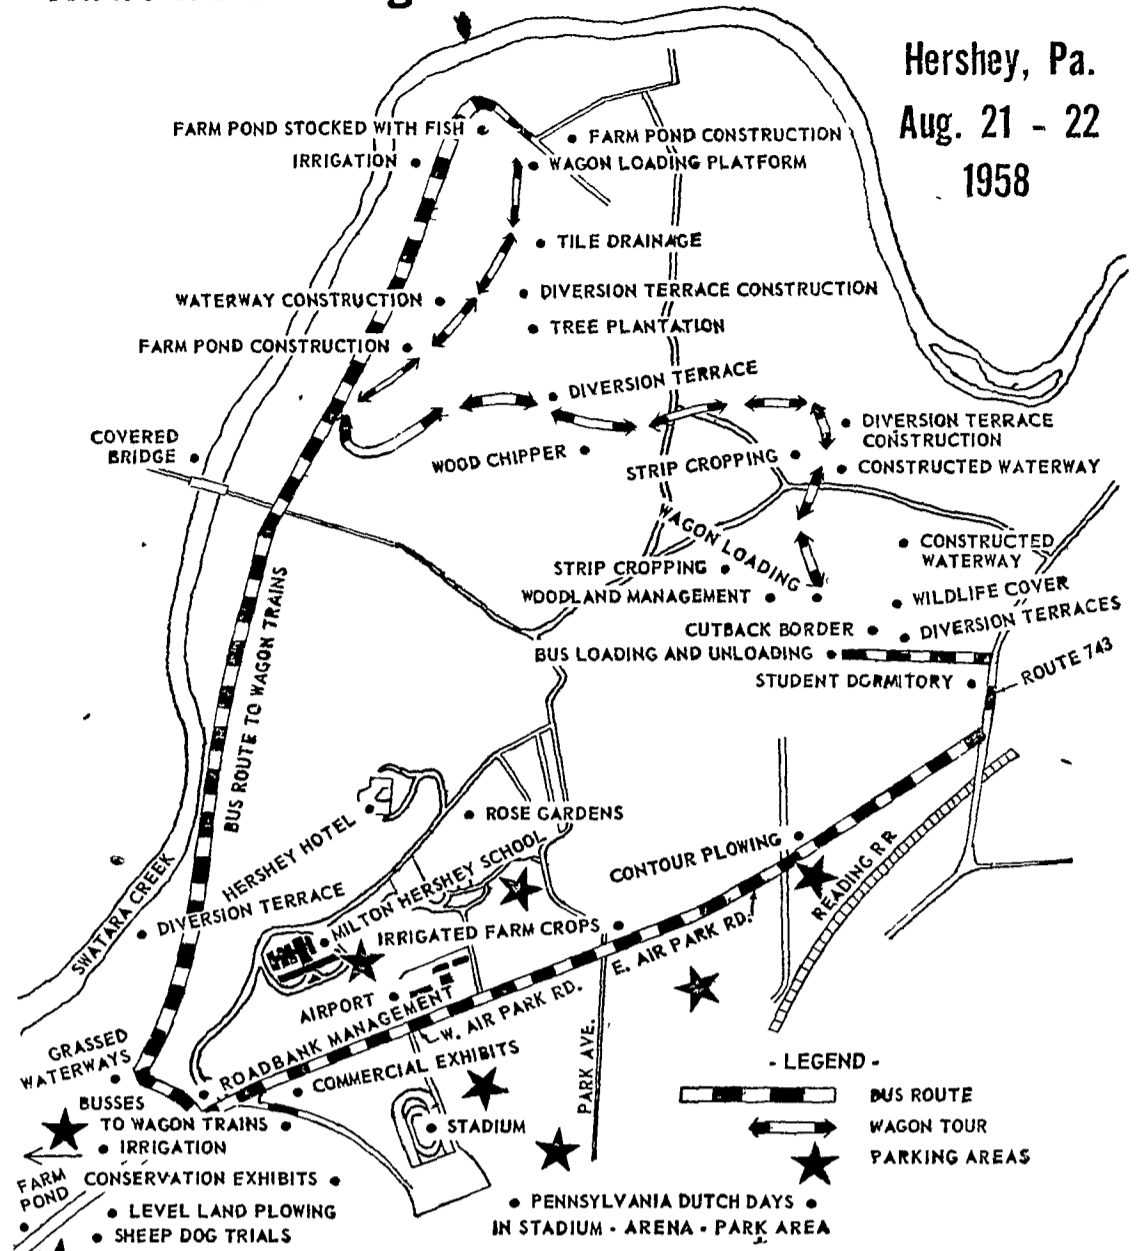

National Plowing Contest Features Conservation

Hershey, Pa.
Aug. 21 - 22
1958

Routes of free bus and wagon train tours and location of activities are shown on this map of the site of the 16th National Plowing Contest and Conservation Exposition Aug 21 and 22 at Hershey, Pennsylvania.

More than 2,500 acres of the 12,000-acre Milton Hershey Farms will be used for the exposition which, for the first time, is being held east of Ohio and on a single farming operation. U. S. contour and level land plow-

ing champions will be selected and more than 30 modern conservation practices will be demonstrated at Hershey, 13 miles east of Harrisburg, Pennsylvania Dutch Day, a gay folk festival, coincides with the exposition.