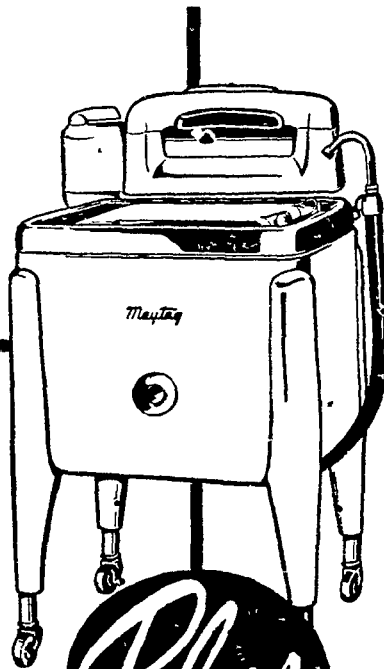

Tailored to Your Height Adjustable legs Set washer at height most comfortable for you Adjustable to uneven floors

GYRAFOAM washing action faster, cleaner washings, without wear and tear on clothes Safe push-button control

Aluminum tub won't rust, rot, chip or peel Sediment trap to capture dirt Handy hinged table lid serves as sorting tray

Whiter washings...easier washings...famous Maytag quality!

Maytag Master

GASOLINE ENGINE MODELS ARE INCLUDED IN THIS SALE

There's a MAYTAG model for every need, every purse...

Maytag Commander Square porcelain-on-steel tub adds capacity, speeds up washing Gyrafoam action

Maytag Chieftain Famous Maytag quality and features... yet it costs scarcely more than lowest-priced washer

REGISTER FOR
FREE DAILY
DOOR PRIZE

Free Gifts
For The Kiddies!

Free Refreshments!

ALLEN G. MUSSER

BOWMANVILLE, PA.

Ph. Terre Hill Hillcrest 5-4161