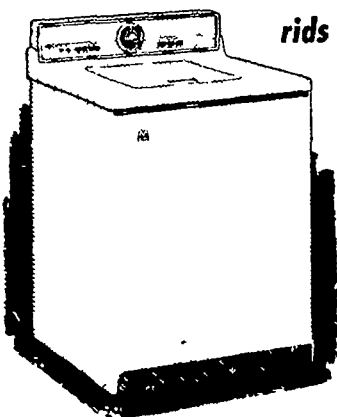

WE'LL WHEEL!

WE'LL DEAL!

WE'LL TRADE!

**NEW**  
**MAYTAG**  
**"HALO OF HEAT"**  
**DRYERS**

Dry 'em fast...  
 a typical load in 26 minutes  
 Dry 'em safe...  
 at little more than body temperature  
 Dry 'em all...  
 cottens, silks, wools, synthetics  
 All this and the "HALO OF HEAT" too!  
 • AUTOMATIC TIME, TEMPERATURE CONTROLS • SPECIAL WASH AND WEAR SETTING takes out wrinkles • SPECIAL AIR-FLUFF SETTING • ANTI-LINT DISC pulls lint right out of drum • ELECTRIC (230 or 120v) OR GAS (City or LP)

REGISTER FOR  
 FREE  
**"HALO OF HEAT"**  
 DRYER

**new MAYTAG**  
**automatic washer**

*rids clothes of lint, dirt and sand!*

Now have lint-free clothes automatically. New MAYTAG swirls lint out 926 holes in the tub itself. No pans no traps no gadgets.

Greater Capacity, Faster Washings square tub with cone-shaped bottom holds more water and clothes

Water Stays Hotter Longer Double-wall square-tub construction saves soap, water and work Splash crown keeps water off floor