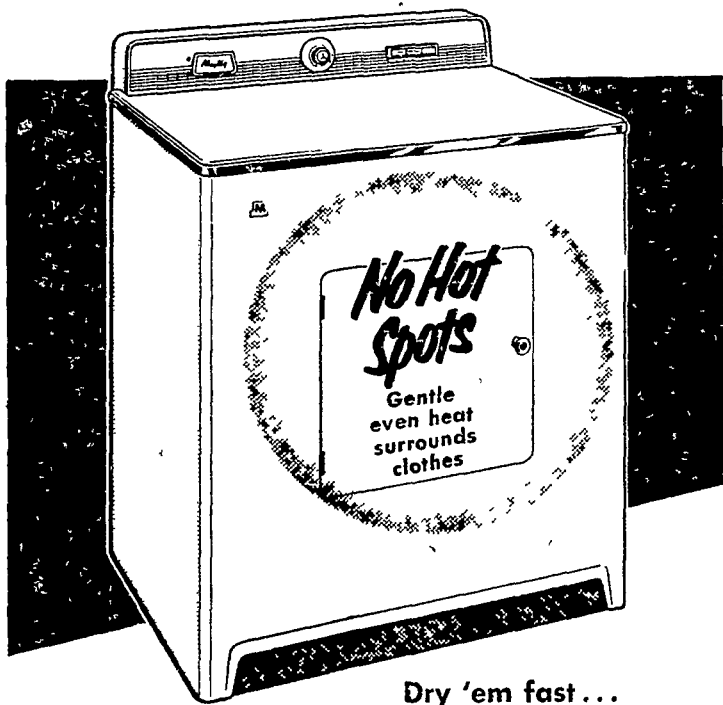

WE'LL WHEEL!

WE'LL DEAL!

WE'LL TRADE!

**NEW**  
**MAYTAG**  
**"HALO OF HEAT"**  
**DRYERS**

Dry 'em fast...  
 a typical load in 26 minutes  
 Dry 'em safe...  
 at little more than body temperature  
 Dry 'em all...  
 cottens, silks, wools, synthetics  
 All this and the "HALO OF HEAT" too!  
 • AUTOMATIC TIME, TEMPERATURE CONTROLS • SPECIAL WASH AND WEAR SETTING takes out wrinkles • SPECIAL AIR-FLUFF SETTING • ANTI-LINT DISC pulls lint right out of drum • ELECTRIC (230 or 120v) OR GAS (City or LP)

REGISTER FOR  
 FREE  
**"HALO OF HEAT"**  
 DRYER

**new MAYTAG**  
**automatic washer**

*rids clothes of lint, dirt and sand!*

Now have lint-free clothes automatically. New MAYTAG swirls lint out 926 holes in the tub itself. No pans no traps no gadgets.

Greater Capacity, Faster Washings square tub with cone-shaped bottom holds more water and clothes

Water Stays Hotter Longer Double-wall square-tub construction saves soap, water and work Splash crown keeps water off floor