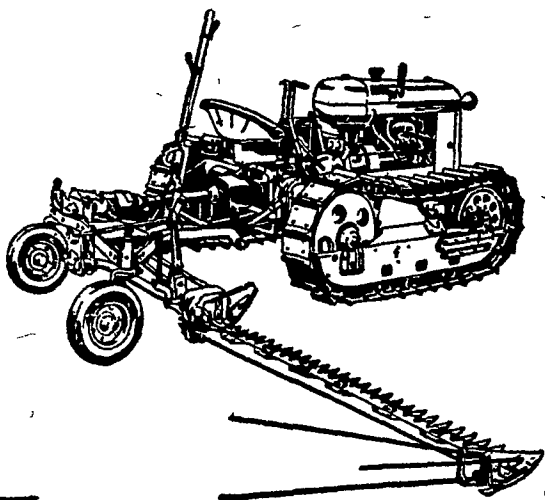

The Oliver No. 22-B mower cuts easy and clean. It takes tangled or matted spots with a swish. Strong and rugged, you can depend on the 22-B mower to get your crops down fast season after season.

The flexible, hinged drawbar on the 22-B mower allows free up and down movement. The mower follows the ground contour freely without wrenching or binding. And, the two-wheel, semi-mounted design gives you greater maneuverability and easier handling.

Come in and see the Oliver No. 22-B mower. Inspect the dust-tight, oil-bath, chain-drive transmission... the safety latch that swings back the cutter bar when an obstacle is hit... the new compression bar that adjusts for proper cutter bar "lead"... the new light-handed raising lever that's within arm's reach from almost every make tractor. Available with hydraulic lift, too.