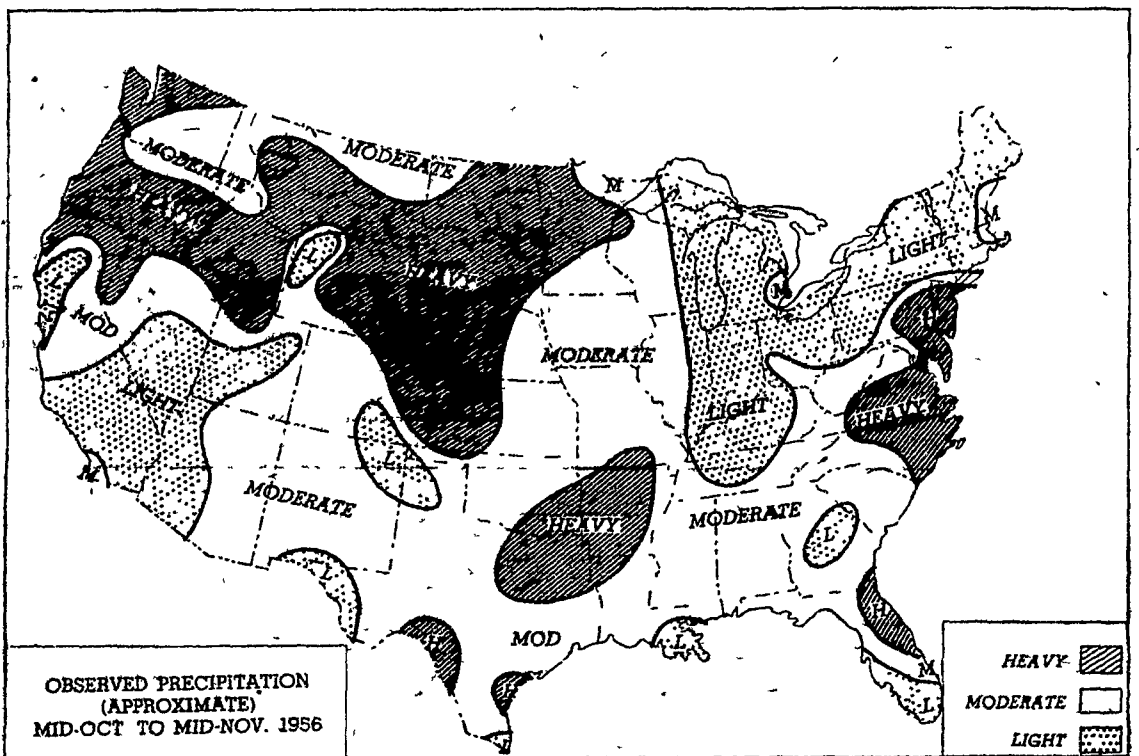

Broilers Thursday Move Higher to 18.9 Average, Year Ago Avg. 20.95

Lancaster Poultry Exchange (Rohrerstown, Pa.) (Sales Report, Sale 188, Thursday, Nov. 15, 1956) — Additional gains were scored by broilers in the Thursday, Nov. 15, 1956 auction of 20 lots, 53,925 birds on the Lancaster Poultry Exchange.

Listed were 25 lots, 56,550 birds, offered were 23 lots of a total 57,725. Fourteen lots, 48,475 broilers, sold from 18 to 19 cents, averaging 18.90. One lot, 400 heavy fowl, brought 16 cents, one lot of 700 leghorn fowl 11½ cents, one lot of 900 heavy capettes, 25.25 cents, one lot of 950 capettes 28, and two lots totaling 23.75 cents.

For the corresponding sales a year ago, Tuesday, Nov. 15 and Thursday, Nov. 17, Sales 100 and 101 in 1955, offered

were 53 lots, 167,380 birds including turkeys, sold were 37 lots, 108,910 birds including 1000 turkeys, with Tuesday prices from 20.25 to 22, averaging 20.95, and Thursday prices from 18.25 to 21.25, averaging 20.48, a two-cent decline for the week.

Prices last Thursday were up .8 of a cent from the previous Thursday's auction.

Here are Thursday, Nov. 15, 1956 sales, listed by lot number (each preceded by 15-), seller and grower, amount and breed, age by weeks and days, buyer and price

1, Kenneth McCracken (Merwin Hess), 600 Barred Cross pullets, 18 wks. withdrawn prior to sale, 2, Roy B. Erb, 400 New

This chart shows the general nature of the total precipitation which fell during the preceding 30 days. Precipitation is expressed in three classes light, moderate, and heavy, and the precipitation amounts which determine these classes are obtained from an analysis of many years of record at many stations

ALTMAN'S SUPER-A FEEDS

are timed-tested, scientifically balanced, vitamin complete and are manufactured daily in three modern plants. Compare our prices

Gloves 35c	$1.50	Horse Feed	4.20
Pastry Flour	1.60	O F Hog Feed	4.50
Stazdry	2.25	15% Hog Feed	3.65
Peat Moss	4.20	16% Dairy Feed	3.40
Water Softener	$2.15	Fitting Ration	3.55
Barn Snow (sack)	.88c	Production Egg Mash	4.25
Salt Med. 100 lbs	2.15	Quality Egg 4.00 D.P.	4.10
Salt (block 50 lbs) 85c	1.30	Bluebird Egg	3.85
4 lb Salt Bricks 18 c	.23c	Scratch 380 D P	4.00
Oats 80 lbs	3.30	Corn	3.55

SPECIAL CHOP FOR STEERS & HOGS WE DELIVER 3 20

ALTMAN'S CASH FEED STORE

WILLIS H. WEAVER MANAGER

947 Harrisburg Ave. Phone Lanc. EX 4-7715

10c per hundred discount on half ton lots or more.

PRICES SUBJECT TO CHANGE