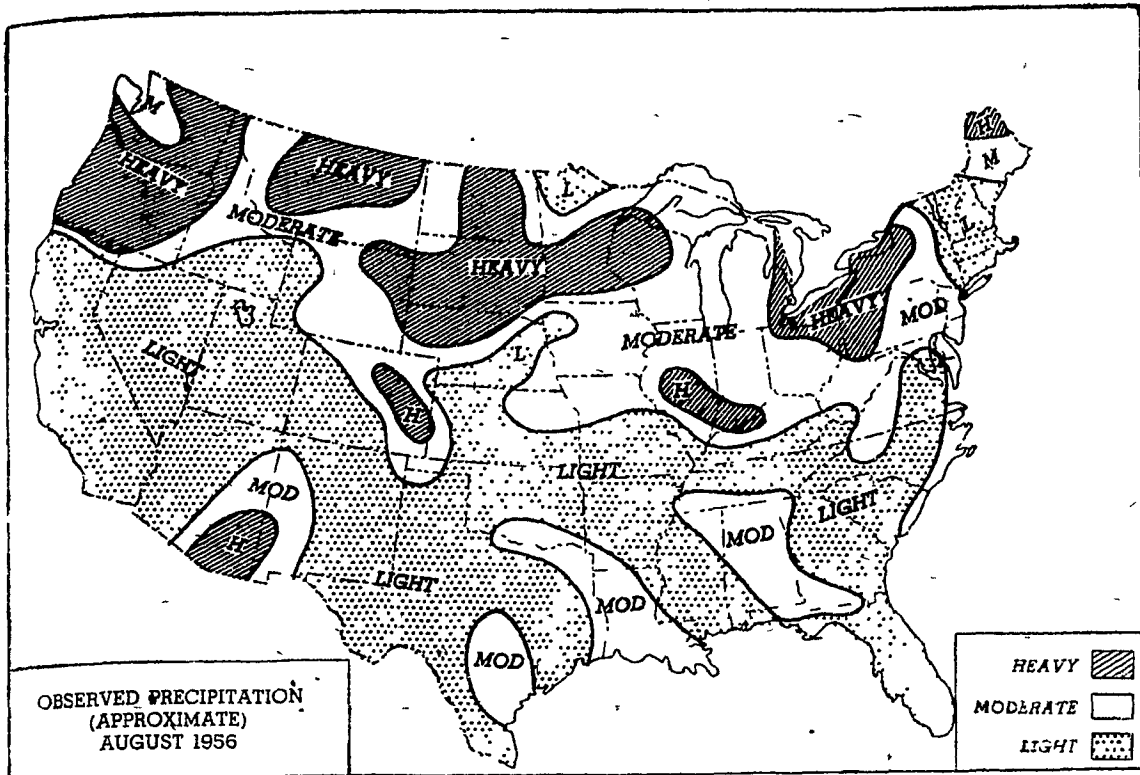

Precepitation — Preceding 30 Days

This chart at the right shows the general nature of the total precipitation which fell during the preceding 30 days. Precipitation is expressed in three classes

light, moderate, and heavy, and the precipitation amounts which determine these classes are obtained from an analysis of many years of record at many stations.

Broilers Lower, 19.5, Avg. 19.02 Top Tuesday Is

Lancaster Poultry Exchange (Rohierstown, Pa.) (Sales Report, Sale 175, Tuesday, Sept. 4, 1956) — Broiler prices Tuesday this week on the Lancaster Poul-

try Exchange declined another quarter cent in the sale of seven lots, 32,100 birds, in a range of 18 3-4 to 19 1-2 cents. Seven lots totaling 32,600 birds were listed.