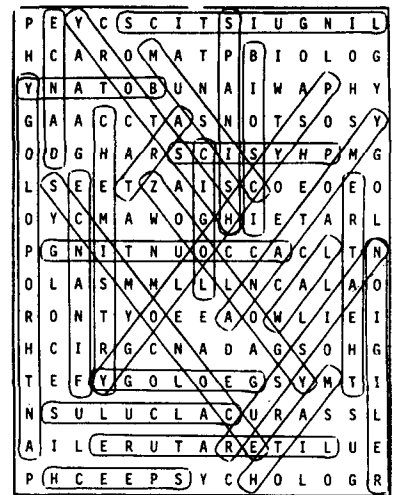

Hank's Pen cont.

Vicki. She fell without my help...**THEY HAVE SETTLED!!!** Now we can "Play ball!" I think the fans should now boycott. Hey it worked for them, why not us?...**The dark side** of college basketball is now being shown at schools like N.C. State and Maryland. These schools are taking college athletics to places they have never been or should never be... Congratulations to **Sally Bingham** on her recent engagement to Doug Wagner. Good Luck to both of you...

1990 SPRING PSH BASEBALL SCHEDULE

DATE	DAY	OPPONENT	LOCATION	TIME	TYPE
March 25	SUN	Gallaudet College	HOME	1 PM	DH
27	TUE	Elizabethtown College	AWAY	3 PM	S
31	SAT	Philadelphia Pharmacy	HOME	1 PM	DH
APRIL 3	TUE	Philadelphia Bible	AWAY	3:30 PM	S
5	THUR	Messiah College	HOME	3 PM	S
11	WED	Alvernia College	AWAY	1 PM	DH
13	FRI	West VA Wesleyan	HOME	3 PM	S
14	SAT	Wilmington College	AWAY	1 PM	S
21	SAT	Neuman College	HOME	1 PM	DH
22	SUN	Frostburg, MD	AWAY	12:30 PM	DH
26	THUR	Valley Forge Christian	HOME	1 PM	DH
28	SAT	Spring Garden	HOME	1 PM	DH
29	SUN	Wilkes College	AWAY	1 PM	DH
MAY 12		DISTRICT PLAYOFFS			

AEROBICS SCHEDULE:

High Impact:
Sunday at 6 p.m.
Monday, Tuesday, Thursday at 9 p.m.

Combination Low/High:
Tuesday and Thursday at 12:30 p.m.
Wednesday and Friday at 5:30 p.m.