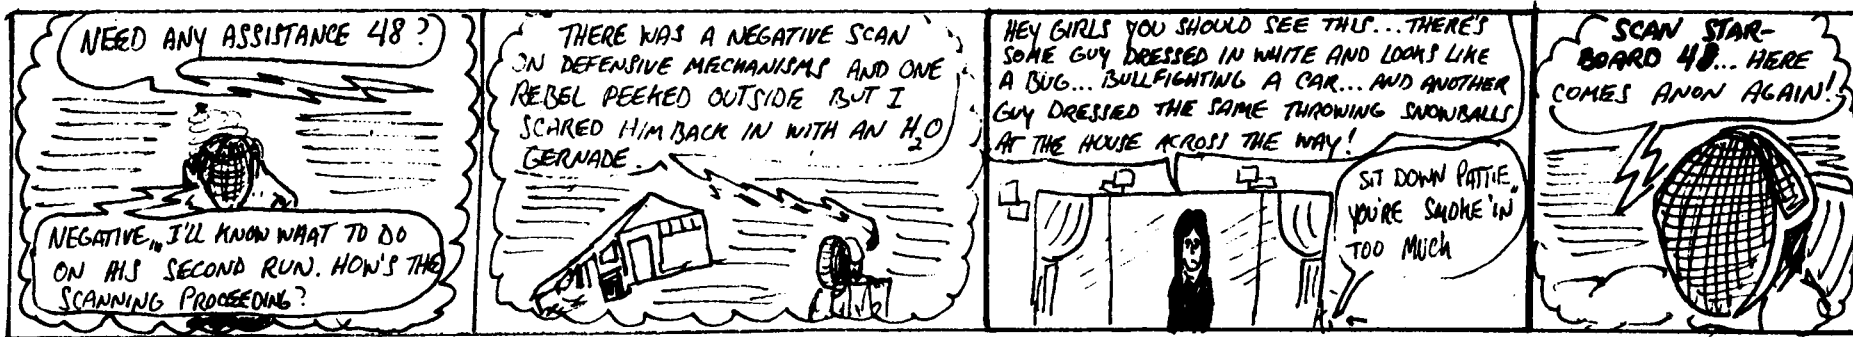

**EKM LOG - EARLY 1981 "THE SCANNING OF ANON'S REFUGE"** AS REPORTED IN THE FEBRUARY 5TH ISSUE OF C.C. READER 1981 by 48

To Be Continued In Next Issue