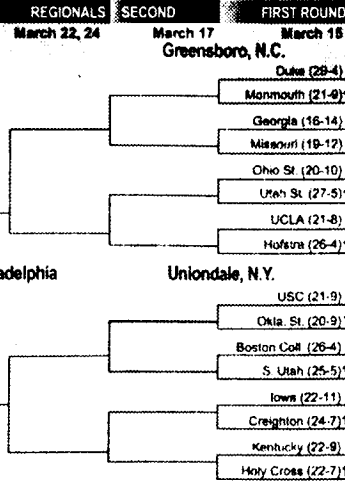

MEN'S TOURNEY

SOUTH REGION

NCAA Men's BASKETBALL tournament

EAST REGION

MIDWEST REGION

WEST REGION

SEMPINALS
March 31

CHAMPIONSHIP GAME
April 2

MIDWEST REGION
Opening round, decides 64th team
March 13
Dayton, Ohio

Winner becomes 16th seed

MEN'S TOURNAMENT RESULTS - THURSDAY

EAST		WEST	
#2 Kentucky 72	#1 Duke 95	#11 Georgia State 50	#10 Georgetown 63
#15 Holy Cross 68	#16 Monmouth 52	#6 Wisconsin 49	#7 Arkansas 61
#12 Utah State 77	#3 Boston College 68	#9 St. Joseph's 66	#13 Kent State 77
#5 Ohio State 68	#14 Southern Utah 65	#8 Georgia Tech 62	#4 Indiana 73
#7 Iowa 69	#6 USC 69	#3 Maryland 83	#15 Hampton 58
#10 Creighton 56	#11 Oklahoma 54	#14 George Mason 80	#2 Iowa State 57
#4 UCLA 61	#9 Missouri 70	#1 Stanford 89	#5 Cincinnati 84
#13 Hofstra 48	#8 Georgia 68	#16 NC Greensboro 60	#12 BYU 59

CHECK OUT NEXT WEEK'S BEACON FOR LAST MINUTE SCORES FROM THE MEN'S NCAA TOURNAMENT

WOMEN'S TOURNEY

MIDWEST REGION

Women's BASKETBALL tournament

EAST REGION

WEST REGION

MIDWEST REGION

FINAL FOUR
March 30