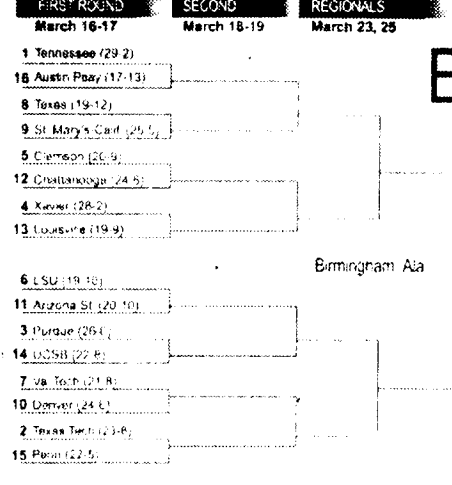

MEN'S TOURNEY

SOUTH REGION

NCAA Men's BASKETBALL tournament

EAST REGION

MIDWEST REGION

WEST REGION

SEMPINALS
March 31

CHAMPIONSHIP GAME
April 2

MIDWEST REGION
Opening round, decides 64th team
March 13
Dayton, Ohio

Winner becomes 16th seed

MEN'S TOURNAMENT RESULTS - THURSDAY

EAST		WEST	
#2 Kentucky 72	#1 Duke 95	#11 Georgia State 50	#10 Georgetown 63
#15 Holy Cross 68	#16 Monmouth 52	#6 Wisconsin 49	#7 Arkansas 61
#12 Utah State 77	#3 Boston College 68	#9 St. Joseph's 66	#13 Kent State 77
#5 Ohio State 68	#14 Southern Utah 65	#8 Georgia Tech 62	#4 Indiana 73
#7 Iowa 69	#6 USC 69	#3 Maryland 83	#15 Hampton 58
#10 Creighton 56	#11 Oklahoma 54	#14 George Mason 80	#2 Iowa State 57
#4 UCLA 61	#9 Missouri 70	#1 Stanford 89	#5 Cincinnati 84
#13 Hofstra 48	#8 Georgia 68	#16 NC Greensboro 60	#12 BYU 59

CHECK OUT NEXT WEEK'S BEACON FOR LAST MINUTE SCORES FROM THE MEN'S NCAA TOURNAMENT

WOMEN'S TOURNEY

MIDWEST REGION

Women's BASKETBALL tournament

EAST REGION

WEST REGION

MIDWEST REGION

FINAL FOUR
March 30