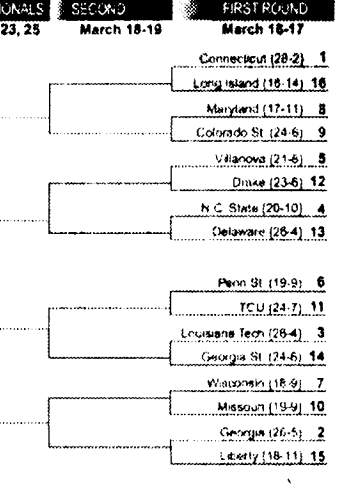

MEN'S TOURNEY

SOUTH REGION

NCAA Men's BASKETBALL tournament

EAST REGION

MIDWEST REGION

WEST REGION

SEMPINALS
March 31

CHAMPIONSHIP GAME
April 2

MIDWEST REGION
Opening round, decides 64th team
March 13
Dayton, Ohio

Winner becomes 16th seed

MEN'S TOURNAMENT RESULTS - THURSDAY

EAST		WEST	
#2 Kentucky 72	#1 Duke 95	#11 Georgia State 50	#10 Georgetown 63
#15 Holy Cross 68	#16 Monmouth 52	#6 Wisconsin 49	#7 Arkansas 61
#12 Utah State 77	#3 Boston College 68	#9 St. Joseph's 66	#13 Kent State 77
#5 Ohio State 68	#14 Southern Utah 65	#8 Georgia Tech 62	#4 Indiana 73
#7 Iowa 69	#6 USC 69	#3 Maryland 83	#15 Hampton 58
#10 Creighton 56	#11 Oklahoma 54	#14 George Mason 80	#2 Iowa State 57
#4 UCLA 61	#9 Missouri 70	#1 Stanford 89	#5 Cincinnati 84
#13 Hofstra 48	#8 Georgia 68	#16 NC Greensboro 60	#12 BYU 59

CHECK OUT NEXT WEEK'S BEACON FOR LAST MINUTE SCORES FROM THE MEN'S NCAA TOURNAMENT

WOMEN'S TOURNEY

MIDWEST REGION

Women's BASKETBALL tournament

EAST REGION

WEST REGION

MIDWEST REGION

FINAL FOUR
March 30

CHAMPIONSHIP GAME
April 1

MIND THE SPIRIT
EVERY WEDNESDAY 9pm
COLLEGE I.D. NITE

DANCE
DART MACHINES
VIDEO GAMES
6 POOL TABLES
AND MUCH MUCH MORE

KINGS ROOK CLUB
1921 PEACH ST. ERIE, PA.
A NON-ALCOHOLIC EVENT
17 & UP WITH PROPER COLLEGE I.D.