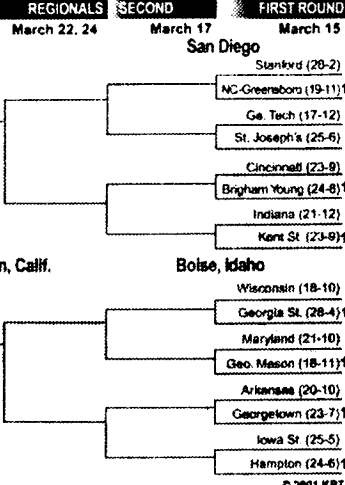

MEN'S TOURNEY

SOUTH REGION

NCAA Men's BASKETBALL tournament

EAST REGION

MIDWEST REGION

WEST REGION

SEMPINALS
March 31

CHAMPIONSHIP GAME
April 2

MIDWEST REGION
Opening round, decides 64th team
March 13
Dayton, Ohio

Winner becomes 16th seed

MEN'S TOURNAMENT RESULTS - THURSDAY

EAST		WEST	
#2 Kentucky 72	#1 Duke 95	#11 Georgia State 50	#10 Georgetown 63
#15 Holy Cross 68	#16 Monmouth 52	#6 Wisconsin 49	#7 Arkansas 61
#12 Utah State 77	#3 Boston College 68	#9 St. Joseph's 66	#13 Kent State 77
#5 Ohio State 68	#14 Southern Utah 65	#8 Georgia Tech 62	#4 Indiana 73
#7 Iowa 69	#6 USC 69	#3 Maryland 83	#15 Hampton 58
#10 Creighton 56	#11 Oklahoma 54	#14 George Mason 80	#2 Iowa State 57
#4 UCLA 61	#9 Missouri 70	#1 Stanford 89	#5 Cincinnati 84
#13 Hofstra 48	#8 Georgia 68	#16 NC Greensboro 60	#12 BYU 59

CHECK OUT NEXT WEEK'S BEACON FOR LAST MINUTE SCORES FROM THE MEN'S NCAA TOURNAMENT

WOMEN'S TOURNEY

MIDWEST REGION

Women's BASKETBALL tournament

EAST REGION

WEST REGION

MIDWEST REGION

FINAL FOUR
March 30