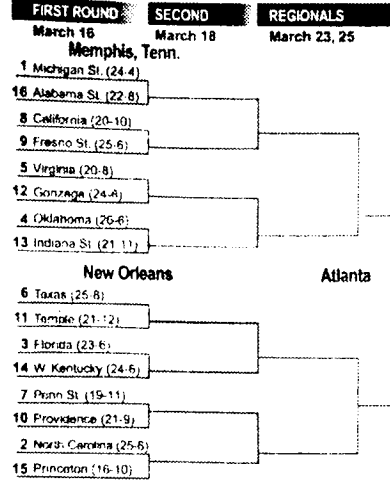

MEN'S TOURNEY

SOUTH REGION

NCAA Men's BASKETBALL tournament

EAST REGION

MIDWEST REGION

WEST REGION

SEMPINALS
March 31

CHAMPIONSHIP GAME
April 2

MIDWEST REGION
Opening round, decides 64th team
March 13
Dayton, Ohio

Winner becomes 16th seed

MEN'S TOURNAMENT RESULTS - THURSDAY

EAST		WEST	
#2 Kentucky 72	#1 Duke 95	#11 Georgia State 50	#10 Georgetown 63
#15 Holy Cross 68	#16 Monmouth 52	#6 Wisconsin 49	#7 Arkansas 61
#12 Utah State 77	#3 Boston College 68	#9 St. Joseph's 66	#13 Kent State 77
#5 Ohio State 68	#14 Southern Utah 65	#8 Georgia Tech 62	#4 Indiana 73
#7 Iowa 69	#6 USC 69	#3 Maryland 83	#15 Hampton 58
#10 Creighton 56	#11 Oklahoma 54	#14 George Mason 80	#2 Iowa State 57
#4 UCLA 61	#9 Missouri 70	#1 Stanford 89	#5 Cincinnati 84
#13 Hofstra 48	#8 Georgia 68	#16 NC Greensboro 60	#12 BYU 59

CHECK OUT NEXT WEEK'S BEACON FOR LAST MINUTE SCORES FROM THE MEN'S NCAA TOURNAMENT

WOMEN'S TOURNEY

MIDWEST REGION

Women's BASKETBALL tournament

EAST REGION

WEST REGION

MIDWEST REGION

FINAL FOUR
March 30