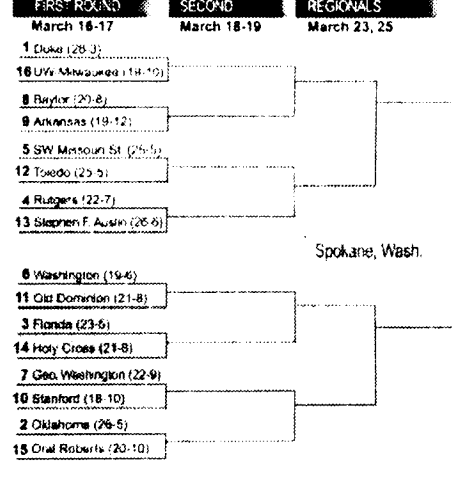

MEN'S TOURNEY

SOUTH REGION

NCAA Men's BASKETBALL tournament

EAST REGION

MIDWEST REGION

WEST REGION

SEMPINALS
March 31

CHAMPIONSHIP GAME
April 2

MIDWEST REGION
Opening round, decides 64th team
March 13
Dayton, Ohio

Winner becomes 16th seed

MEN'S TOURNAMENT RESULTS - THURSDAY

EAST		WEST	
#2 Kentucky 72	#1 Duke 95	#11 Georgia State 50	#10 Georgetown 63
#15 Holy Cross 68	#16 Monmouth 52	#6 Wisconsin 49	#7 Arkansas 61
#12 Utah State 77	#3 Boston College 68	#9 St. Joseph's 66	#13 Kent State 77
#5 Ohio State 68	#14 Southern Utah 65	#8 Georgia Tech 62	#4 Indiana 73
#7 Iowa 69	#6 USC 69	#3 Maryland 83	#15 Hampton 58
#10 Creighton 56	#11 Oklahoma 54	#14 George Mason 80	#2 Iowa State 57
#4 UCLA 61	#9 Missouri 70	#1 Stanford 89	#5 Cincinnati 84
#13 Hofstra 48	#8 Georgia 68	#16 NC Greensboro 60	#12 BYU 59

CHECK OUT NEXT WEEK'S BEACON FOR LAST MINUTE SCORES FROM THE MEN'S NCAA TOURNAMENT

WOMEN'S TOURNEY

MIDWEST REGION

Women's BASKETBALL tournament

EAST REGION

WEST REGION

MIDWEST REGION

FINAL FOUR
March 30

CHAMPIONSHIP GAME
April 1

MIND THE SPIRIT
EVERY WEDNESDAY 9pm
COLLEGE I.D. NITE

DANCE
DART MACHINES
VIDEO GAMES
6 POOL TABLES
AND MUCH MUCH MORE

KINGS ROOK CLUB
1921 PEACH ST. ERIE, PA.
A NON-ALCOHOLIC EVENT
17 & UP WITH PROPER COLLEGE I.D.