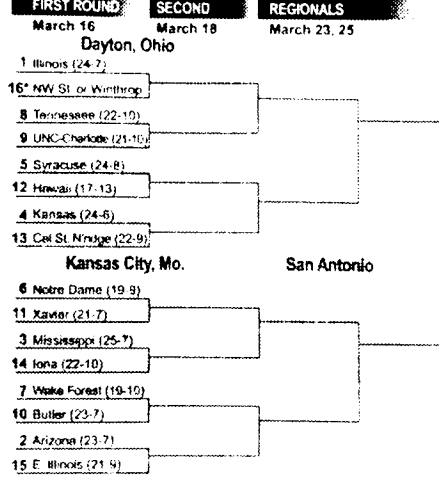

MEN'S TOURNEY

SOUTH REGION

NCAA Men's BASKETBALL tournament

EAST REGION

MIDWEST REGION

WEST REGION

SEMPINALS
March 31

CHAMPIONSHIP GAME
April 2

MIDWEST REGION
Opening round, decides 64th team
March 13
Dayton, Ohio

Winner becomes 16th seed

MEN'S TOURNAMENT RESULTS - THURSDAY

EAST		WEST	
#2 Kentucky 72	#1 Duke 95	#11 Georgia State 50	#10 Georgetown 63
#15 Holy Cross 68	#16 Monmouth 52	#6 Wisconsin 49	#7 Arkansas 61
#12 Utah State 77	#3 Boston College 68	#9 St. Joseph's 66	#13 Kent State 77
#5 Ohio State 68	#14 Southern Utah 65	#8 Georgia Tech 62	#4 Indiana 73
#7 Iowa 69	#6 USC 69	#3 Maryland 83	#15 Hampton 58
#10 Creighton 56	#11 Oklahoma 54	#14 George Mason 80	#2 Iowa State 57
#4 UCLA 61	#9 Missouri 70	#1 Stanford 89	#5 Cincinnati 84
#13 Hofstra 48	#8 Georgia 68	#16 NC Greensboro 60	#12 BYU 59

CHECK OUT NEXT WEEK'S BEACON FOR LAST MINUTE SCORES FROM THE MEN'S NCAA TOURNAMENT

WOMEN'S TOURNEY

MIDWEST REGION

Women's BASKETBALL tournament

EAST REGION

WEST REGION

MIDWEST REGION

FINAL FOUR
March 30