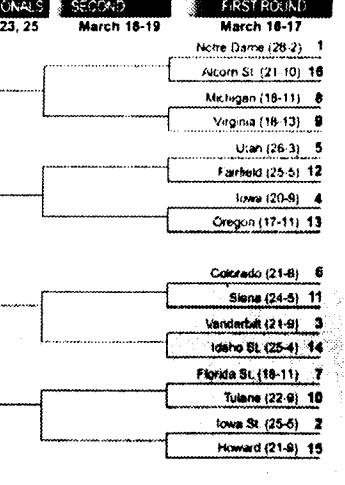

MEN'S TOURNEY

SOUTH REGION

NCAA Men's BASKETBALL tournament

EAST REGION

MIDWEST REGION

WEST REGION

SEMPINALS
March 31

CHAMPIONSHIP GAME
April 2

MIDWEST REGION
Opening round, decides 64th team
March 13
Dayton, Ohio

Winner becomes 16th seed

MEN'S TOURNAMENT RESULTS - THURSDAY

EAST		WEST	
#2 Kentucky 72	#1 Duke 95	#11 Georgia State 50	#10 Georgetown 63
#15 Holy Cross 68	#16 Monmouth 52	#6 Wisconsin 49	#7 Arkansas 61
#12 Utah State 77	#3 Boston College 68	#9 St. Joseph's 66	#13 Kent State 77
#5 Ohio State 68	#14 Southern Utah 65	#8 Georgia Tech 62	#4 Indiana 73
#7 Iowa 69	#6 USC 69	#3 Maryland 83	#15 Hampton 58
#10 Creighton 56	#11 Oklahoma 54	#14 George Mason 80	#2 Iowa State 57
#4 UCLA 61	#9 Missouri 70	#1 Stanford 89	#5 Cincinnati 84
#13 Hofstra 48	#8 Georgia 68	#16 NC Greensboro 60	#12 BYU 59

CHECK OUT NEXT WEEK'S BEACON FOR LAST MINUTE SCORES FROM THE MEN'S NCAA TOURNAMENT

WOMEN'S TOURNEY

MIDWEST REGION

Women's BASKETBALL tournament

EAST REGION

WEST REGION

MIDWEST REGION

FINAL FOUR
March 30

CHAMPIONSHIP GAME
April 1

MIND THE SPIRIT
EVERY WEDNESDAY 9pm
COLLEGE I.D. NITE

DANCE
DART MACHINES
VIDEO GAMES
6 POOL TABLES
AND MUCH MUCH MORE

KINGS ROOK CLUB
1921 PEACH ST. ERIE, PA.
A NON-ALCOHOLIC EVENT
17 & UP WITH PROPER COLLEGE I.D.