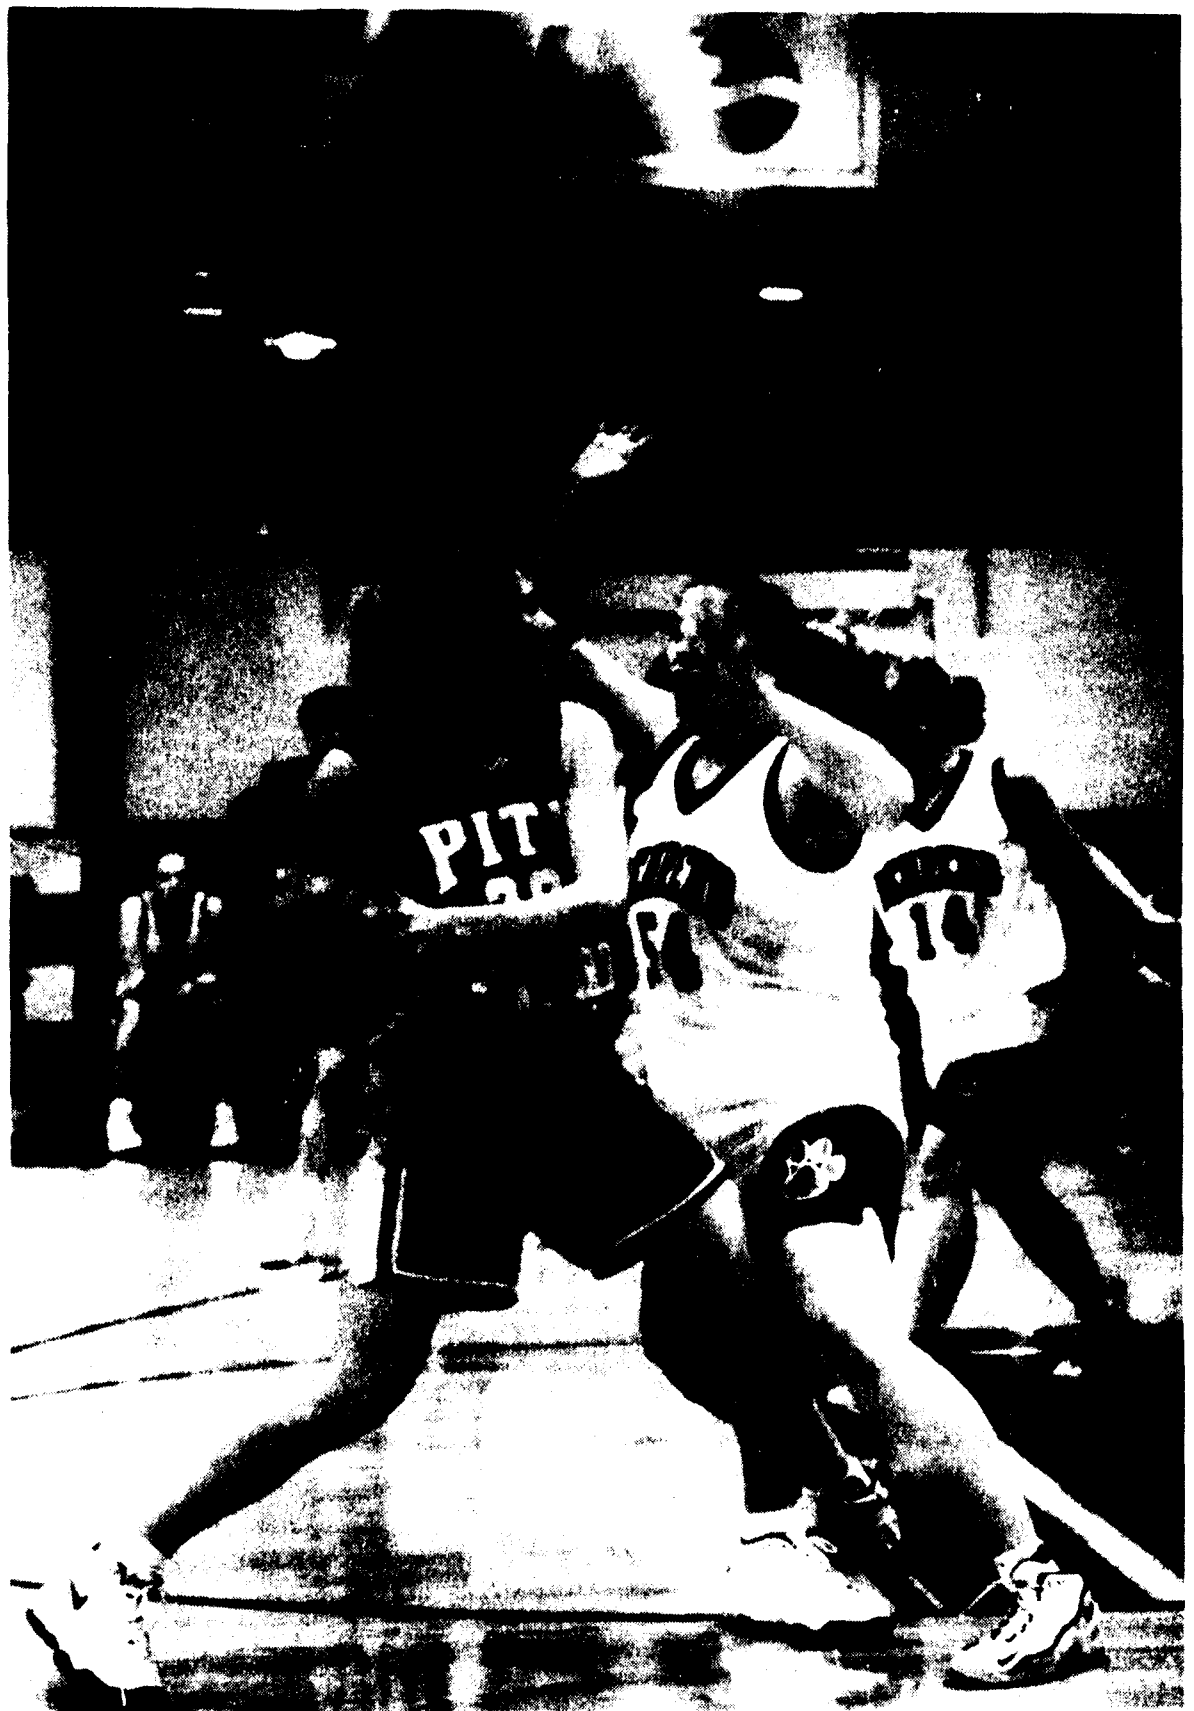

Scoreboard

Women's Basketball (record 9-2)

1/6 - Penn State-Behrend - 54
Thiel - 42
high score-Buck, 14

1/9 - Penn State-Behrend - 51
Juniata - 47
high score - O' Lare, 11

1/10 - Penn State-Behrend - 41
Frostburg - 75
high score - Marini, 12

1/14 - Penn State-Behrend - 60
Pitt-Bradford - 38
high score - Schultz, 12

Men's Basketball (record 6-4)

1/3 - Penn State-Behrend - 58
Grove City - 49
high score - Bovaird, 17

1/7 - Penn State-Behrend - 51
Fredonia State - 56
high score - Bovaird, 15

1/10 - Penn State-Behrend - 67
Hilbert - 42
high score - Park, 13

1/11 - Penn State-Behrend - 48
Binghamton - 59
high score - Paloskey, 15

1/14 - Penn State-Behrend - 63
Pitt-Bradford - 69
high score - Emick, 16

photo by Jason Blake

Pressure D: Kelle Lerch throws the clamps down on a Pitt-Bradford opponent during Behrend's 60 to 38 win.

Intramural Calendar

Activity	Entries Close	Play Starts Approx.	Season Length Approx.
5 vs 5 Basketball		Jan 14	6 weeks
Ping Pong Singles Doubles	Jan 30	Feb 2	2 weeks
4 vs 4 Coed Volleyball	Feb 20	Feb 23	1 week
Soccer	Mar 6	Mar 17	3 weeks
Volleyball	Mar 6	Mar 17	5 weeks
Swimming Individual Team	Mar 27	TBA	1 day
Modified Pitch Softball	April 3	April 6	4 weeks
Badminton Singles Doubles	April 10	April 13	2 weeks

Lady lions win first ever AMCC conference game

Pressure defense too much for Pitt-Bradford

by Dylan Stewart
sports editor

The Penn State-Behrend women's basketball team won their first AMCC matchup of the year, defeating Pitt-Bradford by a score of 60-38.

The win moves the Lions ahead to 9-2, while setting their AMCC conference record to 1-0.

The Lady Lions played tenacious defense the whole game, plugging the passing lanes and creating steals and turnovers, which in turn led to offensive buckets.

"We create a lot of turnovers from our defense. I think our defense creates a spark for our offense," said senior captain Emily Marini.

The game started out close for the first five minutes of the half until the Lady Lions went on a 14-0 run, sparked by their pressure defense which put them ahead 22-7. From that point on, the Lions never looked back as they closed out the first half lead-

ing 30-13.

On the offensive end, Nikki Schultz led the way with twelve total points, while also creating three steals.

Besides having a big game defensively, Carrie Nestor came through with a double-double, as she pulled down eleven rebounds and scored eleven points.

Emily Marini came up with six points, six assists, and six rebounds, to go along with her three steals.

Also contributing on the offense was Tiffany Buck with two three-pointers and eight total points.

Over the Christmas break, the Lady Lions played four games in which they came out with a record of 3-1.

On the 11th of December, the Lions defeated Thiel by a score of 66-35 at Behrend. Nikki Schultz led the scoring with ten points, while Kim Moses pulled down a team high 10 rebounds.

On the 6th of January, the Lady Lions smacked Thiel once again on the road by a score of 54-42. Tiffany Buck led all scorers with 14 points, as Nikki Schultz led the rebounding with 11 boards.

The Lions next traveled to Juniata on the 9th of January, where they came away with a big 51-47 victory. Leading the scoring column was Jen O'Lare with 11 points. Carrie Nestor had a big day on the boards as she pulled down a team high 10 rebounds.

The only loss of the holiday season came in a road loss to Frostburg State by a score of 41-75. Emily Marini paced the scoring with 12 points, while Carrie Nestor pulled down another team high 8 rebounds.

The Lady Lions will next be in action Jan. 17th when they host Washington & Jefferson at 2:00 p.m.

"We played awesome defense the entire game. That helped us get turnovers and easy buckets"