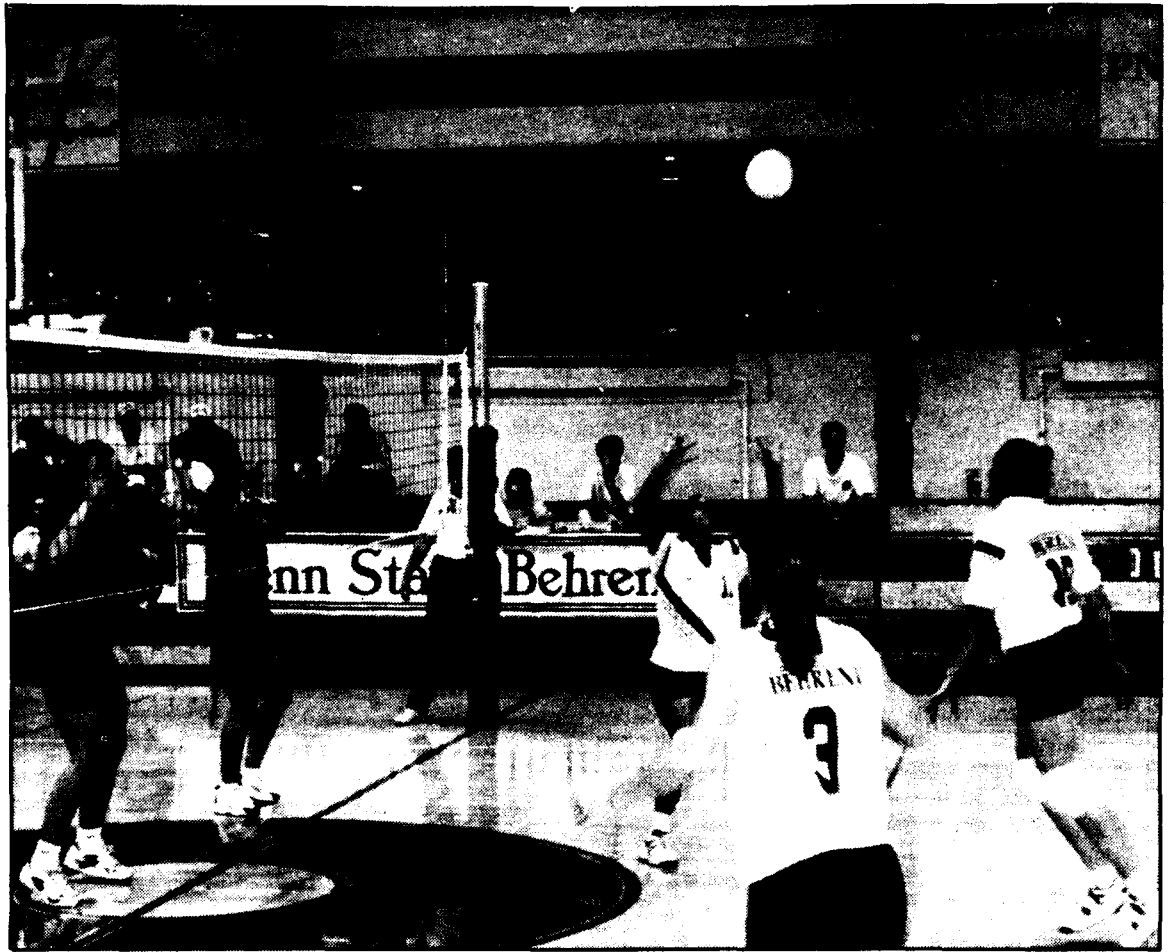

Co-Captain Angela Georg attributed the dominating win to the team's passing. "We had great passing from everyone tonight" Georg said.

Middle hitter Erin McCormick agreed, "We passed the ball exceptionally well, which allowed us to execute our offenses."

Despite all of the offensive strengths, the Lady Lions still pride themselves on their defense.

"We played solid defense, nothing hit the floor" exclaimed back row specialist Amy Beckner. This was evident in the 48 digs by the team led by Co-Captain Amy Good with 12.

One of the teams goals is to win 80% of their games. No far reach for a team that boasts one of Division III's top block artists, in Erin McCormick. Entering the season Coach Gregory chose to move Erin from front middle to front left, giving her 3 rotations up front.

Eat This Baby! The Lady Lions look for a high kill count. Photo by Brian Charnock/Collegian Photographer

NFL Players of Week

Houston Oilers running back Eddie George, Kansas City linebacker Derrick Thomas and Indianapolis rookie Marvin Harrison were named the AFC offensive, defensive, and special teams players for Week Two. George ran for 143 yards on 17 carries and scored a touchdown in the Houston win over Jacksonville. Thomas had five tackles and two sacks Sunday. His second sack resulted in a fumble that was